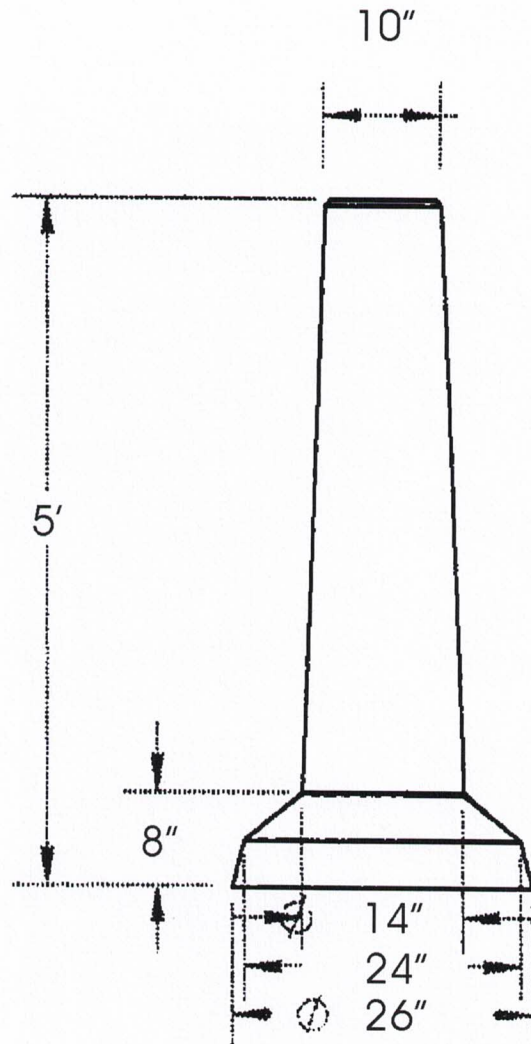

# 5' Deck Pier

## CONCRETE PRODUCTS

Terry Lane  
Glocester, RI 02814  
**(401) 568-8874**

*Pre-cast Bulkheads, Steps and Septic Tanks*